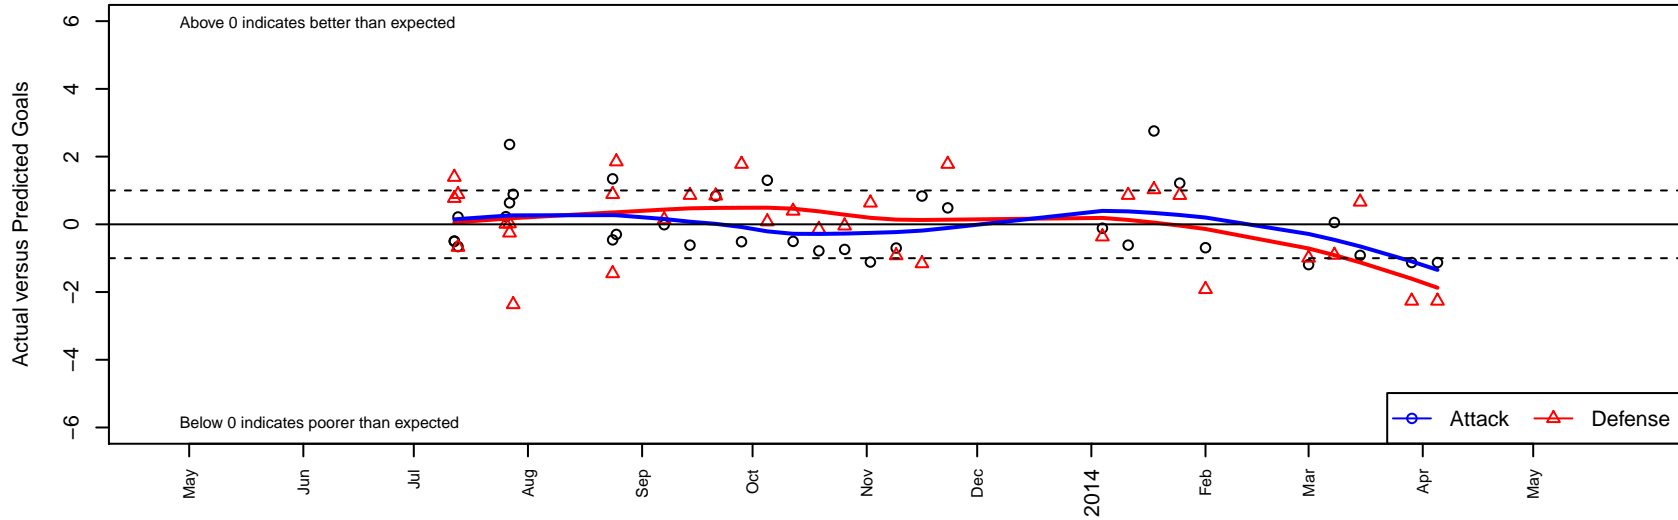

# Crossfire Select Barnes G99

Crossfire Select  
 Redmond, WA  
 G99 total strength=780  
 attack=0.84 defense=1.04  
 fall league = NPSL Spr G13D1M, NPSL G14D2  
 alt names used:  
 Crossfire Select Barnes  
 Crossfire Select Barnes 99  
 Crossfire Select G99 Barnes  
 Crossfire Select G99-Barnes

Venues played:  
 Seattle Cup GU14  
 Crossfire Select Cup GU14 Silver  
 Island Cup GU14 Gold  
 NPSL G14D2  
 Founders Cup G99  
 NPSL Spr G13D1M

**Crossfire Select Barnes G99**  
 Dots are actual minus expected GF (blue circles) and GA (red triangles).  
 Blue line is smoothed change in attack strength. Red is smoothed change in defense strength.